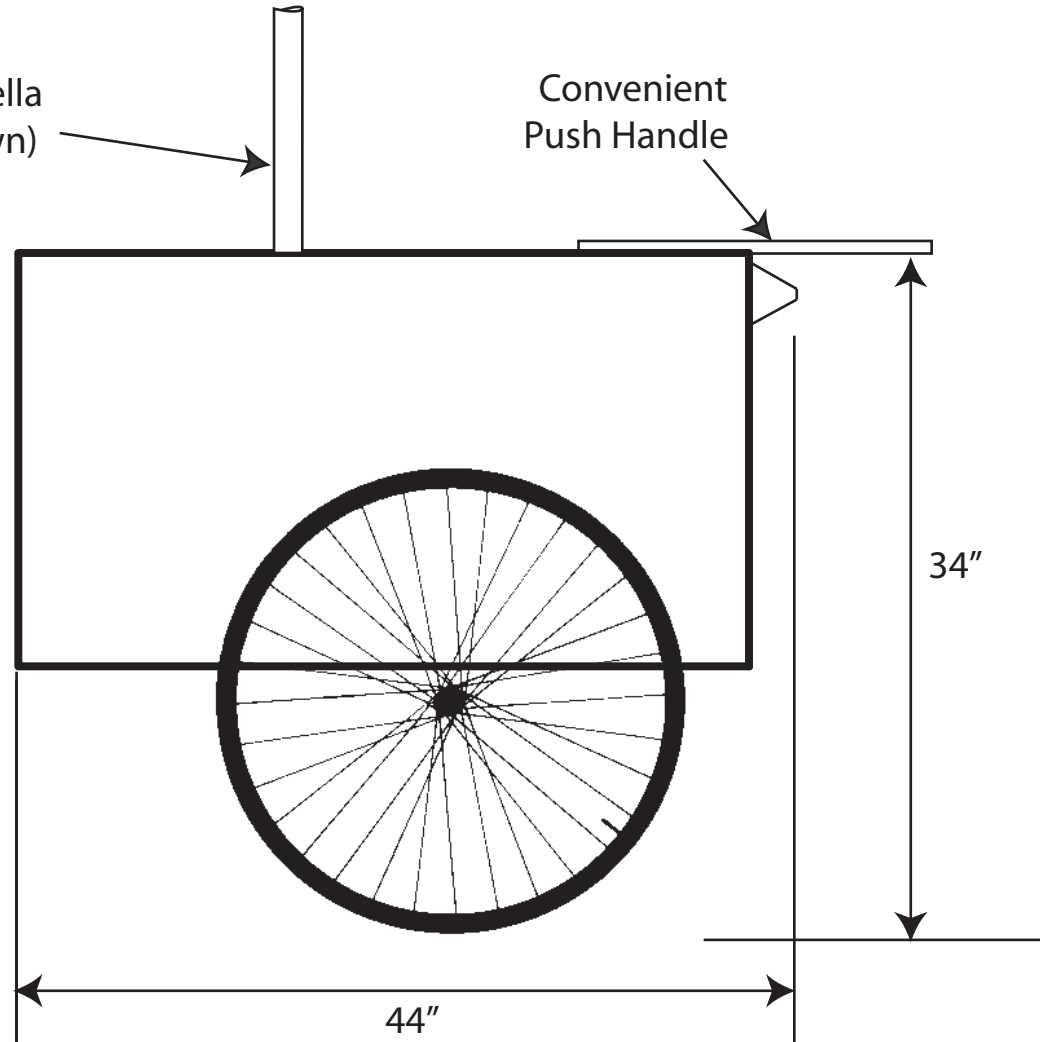

6.5' Umbrella  
(not shown)

Convenient  
Push Handle

ICE CREAM PUSH CART

WWW.WILLYDOGS.COM  
1(800)915-4683