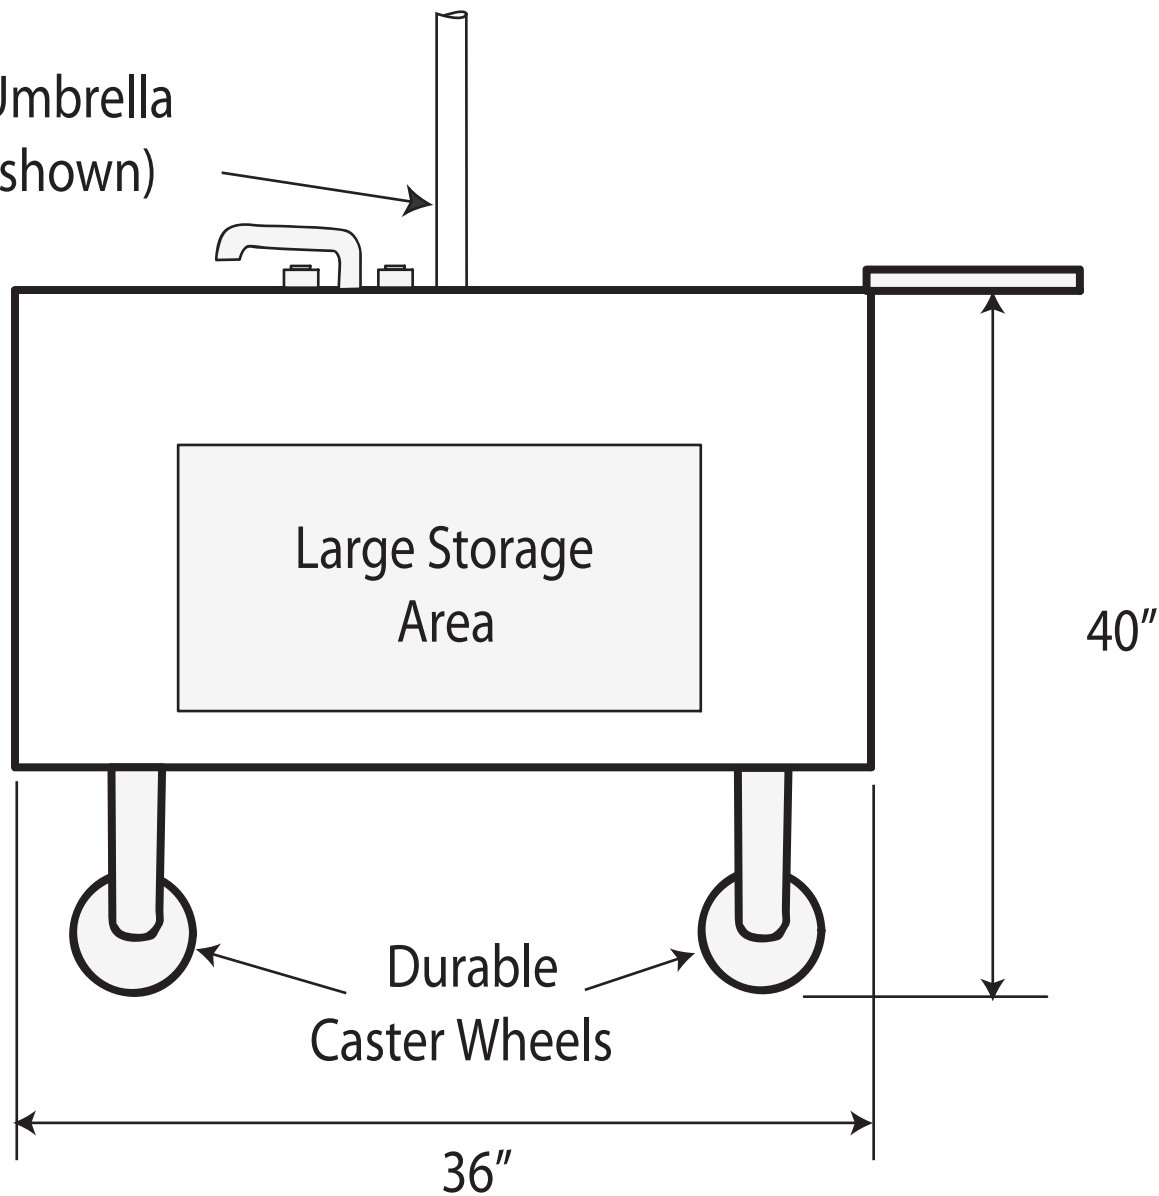

6.5' Umbrella
(not shown)

STARTER - Side

WWW.WILLYDOGS.COM
1(800)915-4683