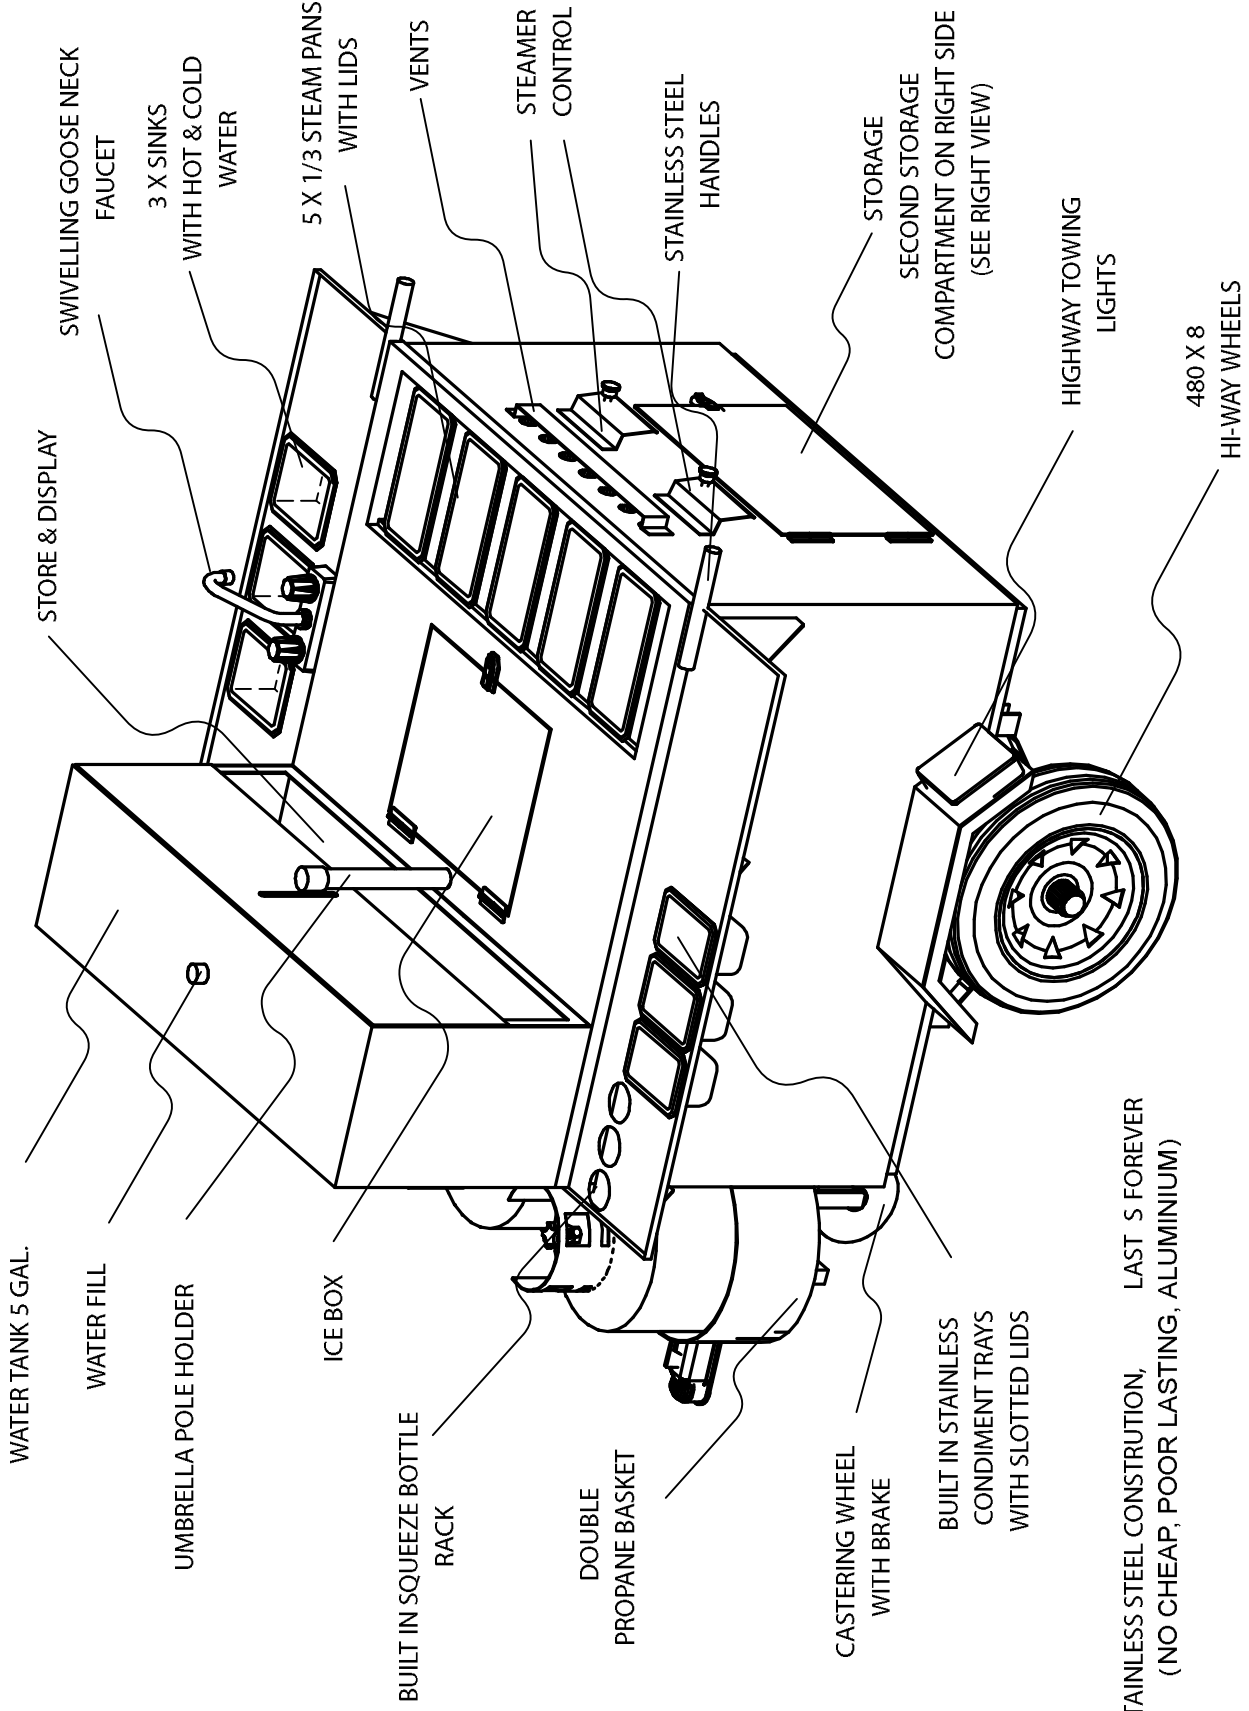

3D VIEW

WATER TANK 5 GAL.

WATER FILL

UMBRELLA POLE HOLDER

ICE BOX

BUILT IN SQUEEZE BOTTLE RACK

DOUBLE PROPANE BASKET

CASTERING WHEEL WITH BRAKE

BUILT IN STAINLESS CONDIMENT TRAYS WITH SLOTTED LIDS

STORE & DISPLAY

SWIVELLING GOOSE NECK FAUCET

3 X SINKS WITH HOT & COLD WATER

5 X 1/3 STEAM PANS WITH LIDS

VENTS

STEAMER CONTROL

STAINLESS STEEL HANDLES

STORAGE

SECOND STORAGE COMPARTMENT ON RIGHT SIDE (SEE RIGHT VIEW)

HIGHWAY TOWING LIGHTS

480 X 8

HI-WAY WHEELS

STAINLESS STEEL CONSTRUCTION, LAST S FOREVER (NO CHEAP, POOR LASTING, ALUMINIUM)