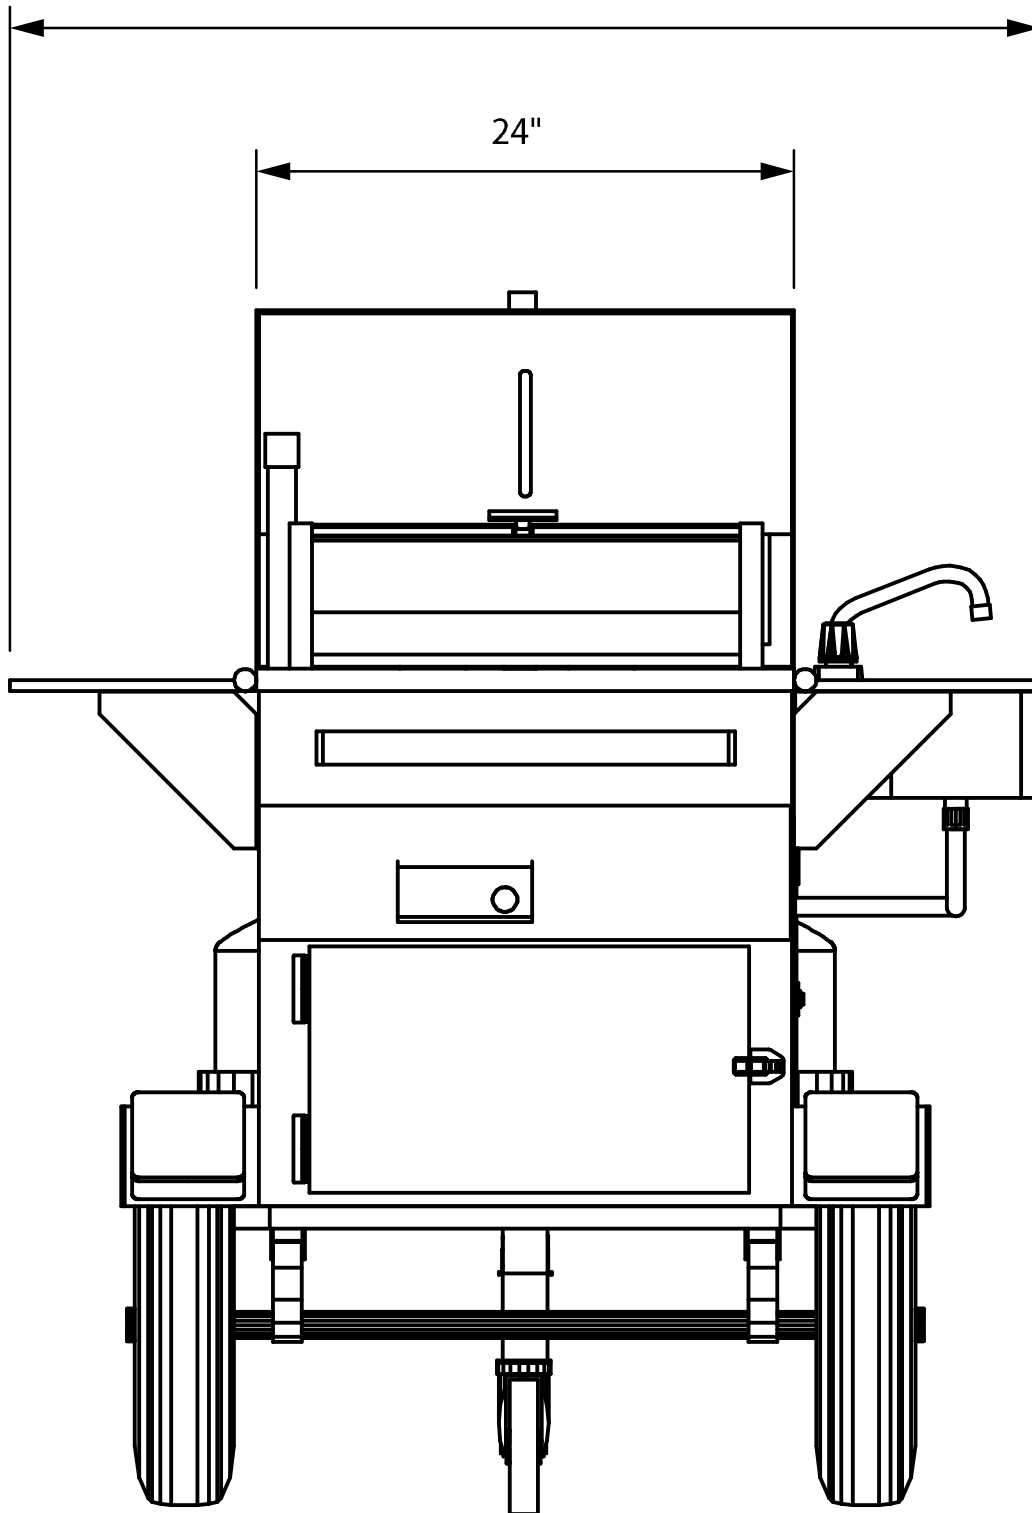

FRONT

46" (SEE NOTE)

NOTE: CAN BE MADE NARROWER
TO FIT DOOR